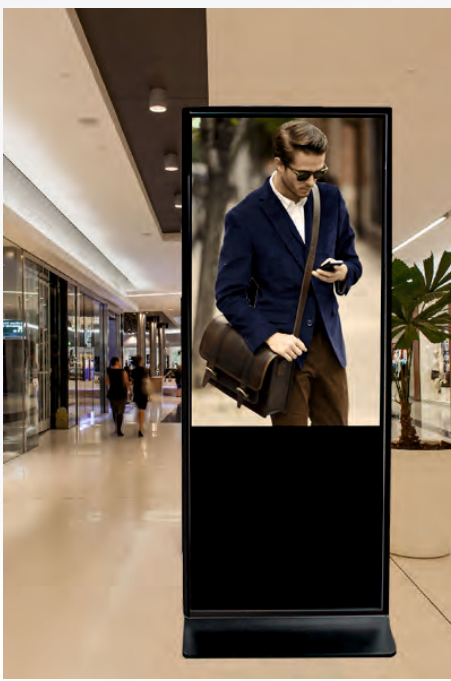

DIGITAL STANDEE

VECTRA VERTVIEW - SUPER SLIM DESIGN

Surpass Your Competition

Display Your Imagination

STANDALONE DEVICE

No additional support system required for this standalone stand. Just plug in and play

CENTRAL DISPLAY SYSTEM

Built-in signage software ensures seamless control of digital content across multiple locations

SUPPORTS ANDROID AND WINDOWS

Design your content and don't worry about the platforms

ANDROID SYSTEM WITH WIFI

Built-in Android System ensures reliable content at every stage of transmission

SPECIFICATIONS

Panel	55"		
Resolution	1920x1080		
Aspect Ratio	16:9		
Brightness	350 cd/m2	400 - 500 cd/m2	
Viewing Angle	178 x 178 degree (H/V)		
Display Color	16.7M		
Response Time	8ms		
Operation Duration	24x7		
Lifetime	30000 hours	50000 hours	
LAN	1		
USB 2.0	2		
Speaker	10W x 2		
Cabinet Color	Black		
Screen Protection	Toughened Glass		
Dimensions in mm	H	757	
	V	1959	
	D	23	63
Operating System	Android/Windows		
Signage Software	USB/Cloud CMS		
Warranty	1 Year		